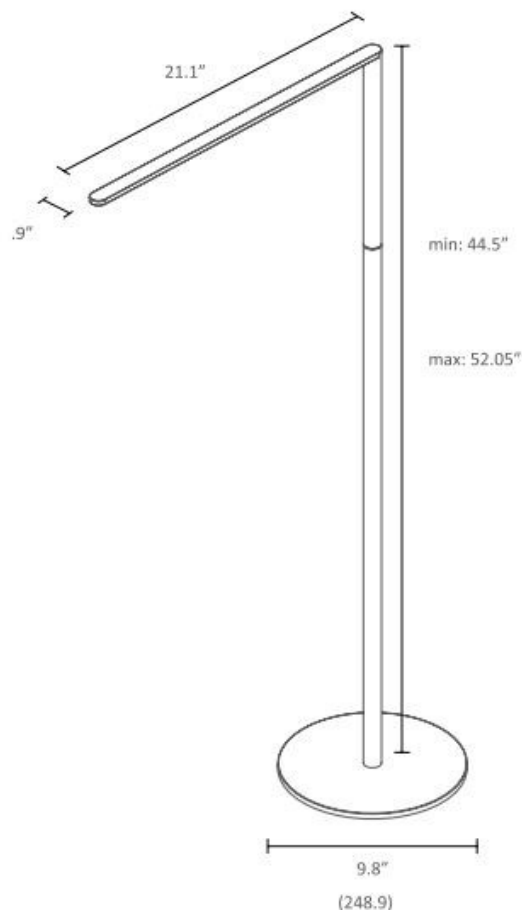

Lady 7 LED floor lamp

Product Specification

Product codes:	Black KON0126
	Red KON0127
	Silver KON0128
Lumens	300
Energy consumption:	6.5 Watts
Number of LEDs:	6
LED rated lifespan:	50,000 hours
Colour temperature:	Variable from 2,700K to 4,000K
Colour rendering index (CRI):	83
Dimmer:	Built-in touch sensor
Brightness adjustability:	Continuous dimming
Material:	Aluminium/plastic
Cable length:	10'